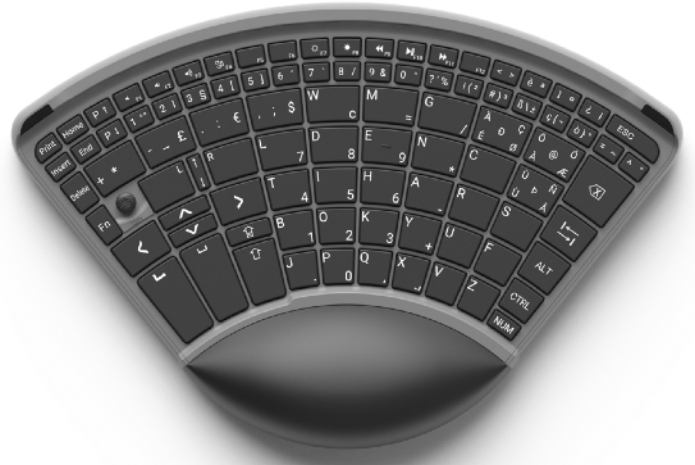

TiPY™

Front

Back

Working temperature

0 °C bis 40 °C

Connection

USB-C

System requirements

USB port

Dimensions product

ca. 270 x 170 x 17 mm

© Drory Handels GmbH • Annenhofstrasse 68 • 3032 Eichgraben • Austria
Tel +43 (0) 277320140 • www.tipykeyboard.com • 2020-09

Subject to errors, technical changes and delivery options. Technical information relates only to the specification of the products.
Properties are not guaranteed.