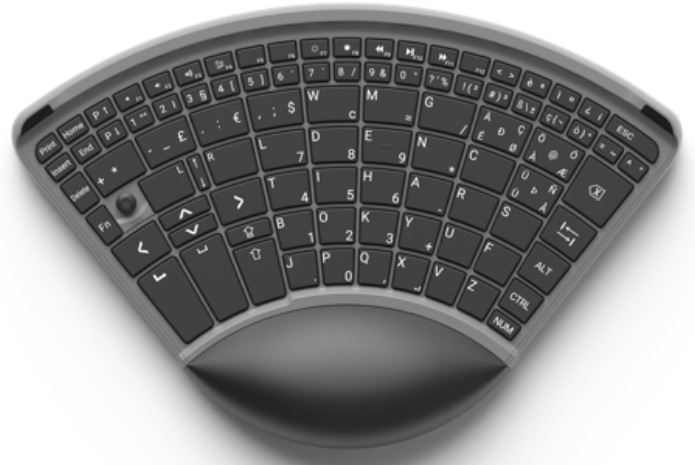

TiPY™

Front

Back

Working temperature

0 °C bis 40 °C

Connection

USB-C

System requirements

USB port

Dimensions product

ca. 270 x 170 x 17 mm

© TiPY GmbH • Annenhofstrasse 68 • 3032 Eichgraben • Austria • www.tipykeyboard.com • 2020-09

Subject to errors, technical changes and delivery options. Technical information relates only to the specification of the products. Properties are not guaranteed.