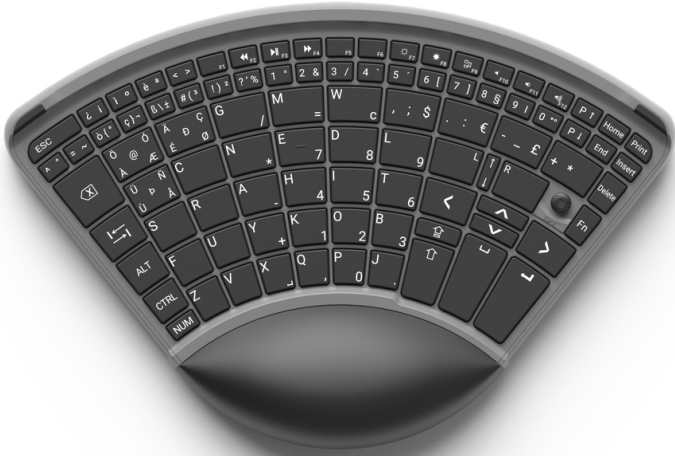

TiPY™

Front

Back

Working temperature

0 °C bis 40 °C

Connection

USB-C

System requirements

USB port

Dimensions product

ca. 270 x 170 x 17 mm

© TiPY GmbH • Annenhofstrasse 68 • 3032 Eichgraben • Austria • www.tipykeyboard.com • 2020-09

Subject to errors, technical changes and delivery options. Technical information relates only to the specification of the products. Properties are not guaranteed.