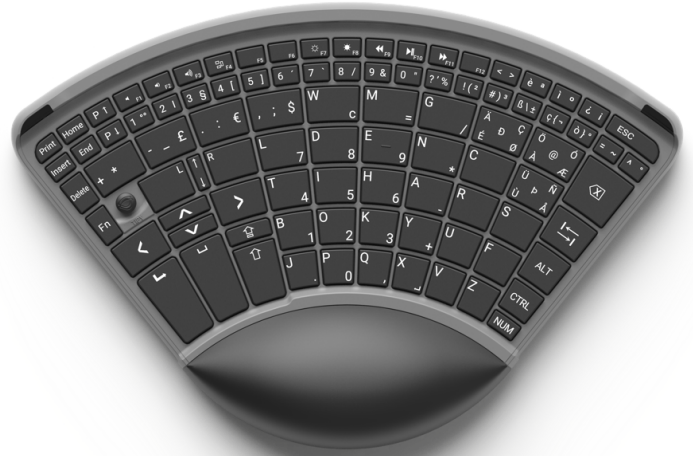

TiPY™

Front

Back

Working temperature

0 °C bis 40 °C

Connection

USB-C

System requirements

USB port

Dimensions product

ca. 270 x 170 x 17 mm

© TiPY GmbH • Annenhofstrasse 68 • 3032 Eichgraben • Austria • www.tipykeyboard.com • 2020-09

Subject to errors, technical changes and delivery options. Technical information relates only to the specification of the products. Properties are not guaranteed.