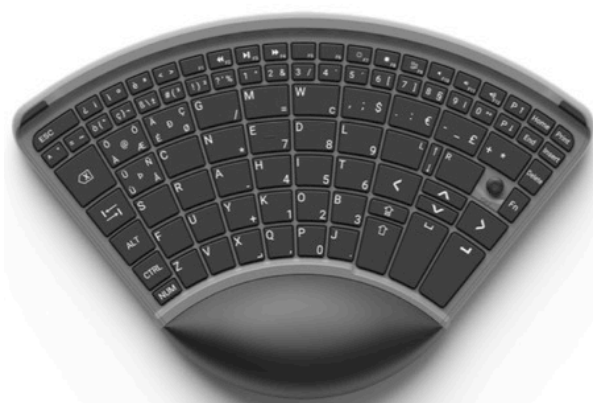

Ideal for Various Applications

- Work & Office – Full functionality for professional use
- Education & Studies – An optimal solution for schools and universities
- Rehabilitation & Therapy – Facilitates the return to everyday life after a stroke or other impairments

Left

Right