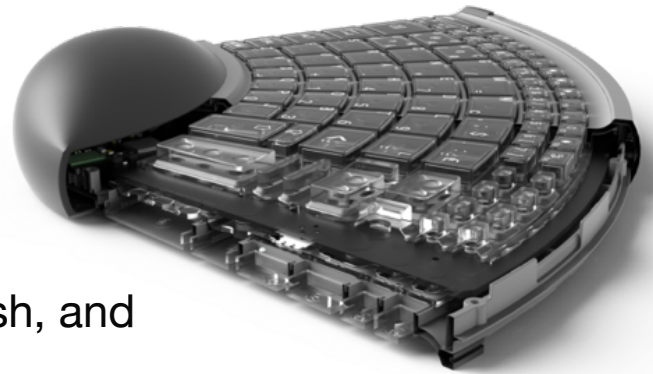

- Multilingual support – Supports 12 languages directly on the keyboard: Danish, German, English, Finnish, French, Icelandic, Italian, Dutch, Norwegian, Portuguese, Swedish, and Spanish.
- Seamless switch between keyboard and mouse – Work efficiently without additional devices.