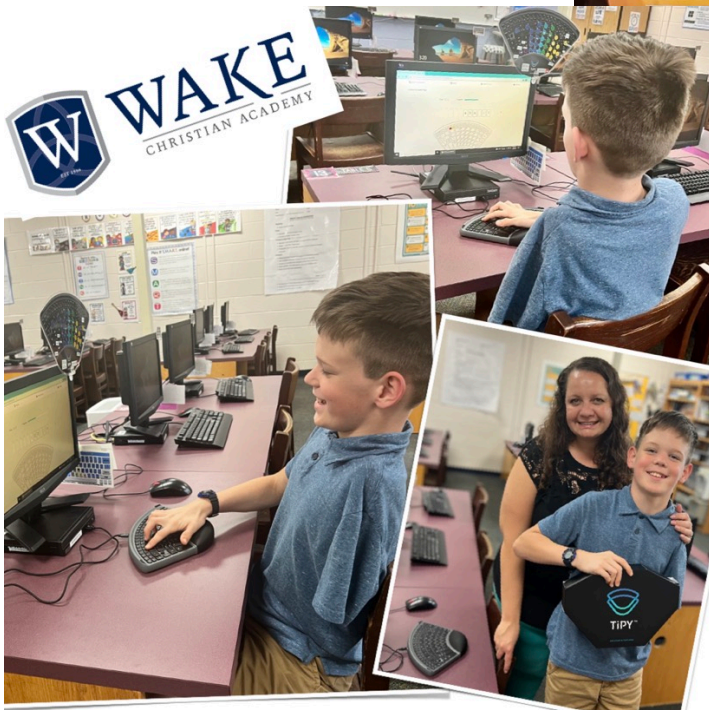

EN (EU)

Product Brochure
German Aid Number
16.99.04.0004

TiPY – One Handed Keyboard

TiPYkeyboard.com

TiPY – One Handed Keyboard for Greater Independence

The TiPY one-handed keyboard is specifically designed to provide people with limited hand or arm function a comprehensive and efficient way to use a computer. It serves as an assistive tool to overcome digital barriers, enabling active participation in work, education, communication, and gaming.

Application & Target Group:

TiPY supports individuals with one-sided movement impairments – whether due to injuries, neurological conditions, developmental disorders, or musculoskeletal limitations. This includes stroke patients, people with brachial plexus injuries or amputations, as well as individuals with degenerative diseases.

Function & Benefits:

TiPY allows full control of computers and digital devices with just one hand. Users can type text, operate programs, edit spreadsheets, and precisely control the integrated mouse. Thanks to its ergonomic design and innovative key layout, the keyboard can be used efficiently with either the left or right hand.