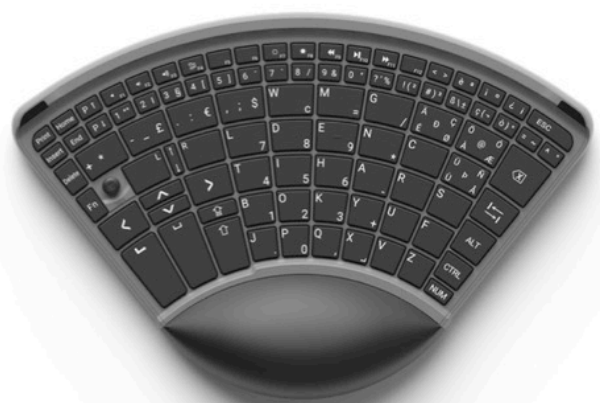

Ideal for Various Applications

- Work & Office – Full functionality for professional use
- Education & Studies – An optimal solution for schools and universities
- Rehabilitation & Therapy – Facilitates the return to everyday life after a stroke or other impairments

Left

Right